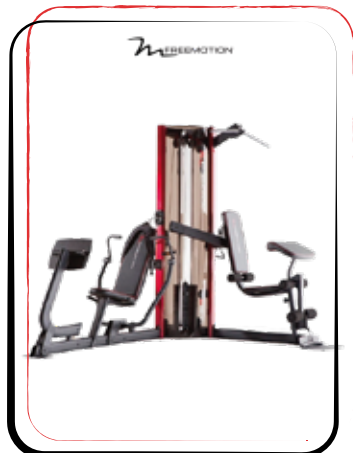

TECHNOGYM

Recline Excite 700 LED

~~\$35,000~~ \$24,399

Demo/Seminuevo

TECHNOGYM

Recline Artis

~~\$44,078~~ \$34,999

Peso y Fuerza