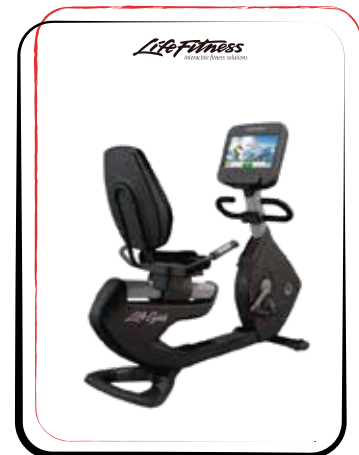

~~\$39,438~~ \$34,799

TECHNOGYM

Bike 1000 Unity

~~\$59,999~~ \$35,999

Life Fitness

Life Cycle

~~\$17,400~~ \$15,099

TECHNOGYM

Recline 500

~~\$17,323~~ \$16,899

TECHNOGYM

Recline Excite 700

~~\$20,056~~ \$15,699

Life Fitness

95C

\$18,399 \$12,199

Life Fitness

95RS

~~\$19,999~~ \$16,299

*Todos los precios incluyen IVA

**Imágenes ilustrativas

Life Fitness

95R

~~\$20,999~~ \$16,899